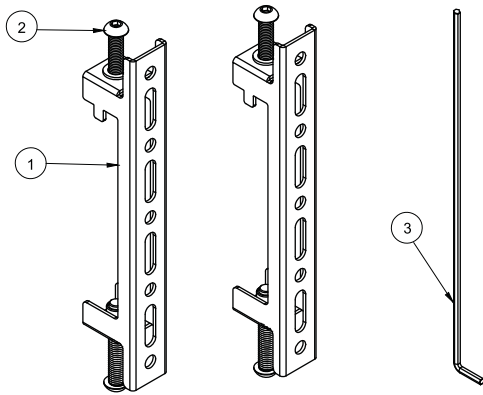

VESA 200 INTERFACE ARMS

FOR USE WITH BT8390 MOUNTING RAILS PARTS LIST

This pack contains 1 pair of Interface Arms

PLEASE KEEP THIS FOR FUTURE REFERENCE

PARTS LIST

REF	PART NAME	QTY
1	INTERFACE ARM	2
2	M8 x 55mm HEX SCREW	4
3	5AF HEX KEY	1
REF	INTERFACE KIT	QTY
A	M4 x 12mm SCREW	4
B	M4 x 25mm SCREW	4
C	M4 x 40mm SCREW	4
D	M6 x 16mm SCREW	4
E	M6 x 25mm SCREW	4
F	M6 x 40mm SCREW	4
G	M8 x 16mm SCREW	4
H	M8 x 25mm SCREW	4
I	M8 x 40mm SCREW	4
J	MULTIWASHER	4
K	5mm SPACER	4
L	13mm SPACER	4
M	24mm SPACER	4

Designed to work in conjunction with B-Tech's System X range