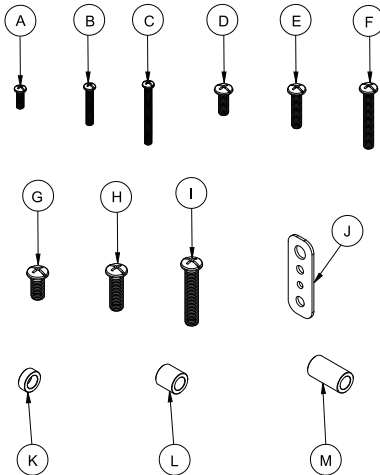

VESA 200 INTERFACE ARMS

FOR USE WITH BT8390 MOUNTING RAILS PARTS LIST

This pack contains 1 pair of Interface Arms

PLEASE KEEP THIS FOR FUTURE REFERENCE

PARTS LIST

REF	PART NAME	QTY
1	INTERFACE ARM	2
2	M8 x 55mm HEX SCREW	4
3	5AF HEX KEY	1
REF	INTERFACE KIT	QTY
A	M4 x 12mm SCREW	4
B	M4 x 25mm SCREW	4
C	M4 x 40mm SCREW	4
D	M6 x 16mm SCREW	4
E	M6 x 25mm SCREW	4
F	M6 x 40mm SCREW	4
G	M8 x 16mm SCREW	4
H	M8 x 25mm SCREW	4
I	M8 x 40mm SCREW	4
J	MULTIWASHER	4
K	5mm SPACER	4
L	13mm SPACER	4
M	24mm SPACER	4

Designed to work in conjunction with B-Tech's System X range

PRODUCT DIMENSIONS

THESE DIMENSIONS ARE INTENDED AS A GUIDE ONLY AND B-TECH ACCEPTS NO LIABILITY FOR THE ACCURACY OF THE INFORMATION

B-TECH AUDIO VIDEO MOUNTS

HEAD OFFICE

B-Tech International Limited

Bennett House, Long March, Daventry, Northants., NN11 4NR, UK

Email: info@btechavmounts.com

www.btechavmounts.com