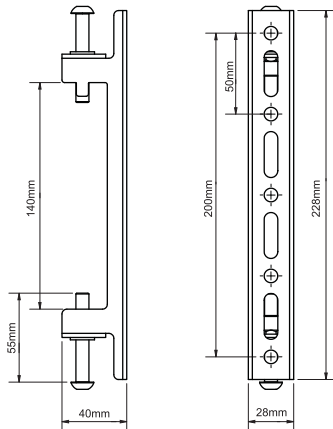

PRODUCT DIMENSIONS

THESE DIMENSIONS ARE INTENDED AS A GUIDE ONLY AND B-TECH ACCEPTS NO LIABILITY FOR THE ACCURACY OF THE INFORMATION

B-TECH AUDIO VIDEO MOUNTS

HEAD OFFICE

B-Tech International Limited

Bennett House, Long March, Daventry, Northants., NN11 4NR, UK

Email: info@btechavmounts.com

www.btechavmounts.com